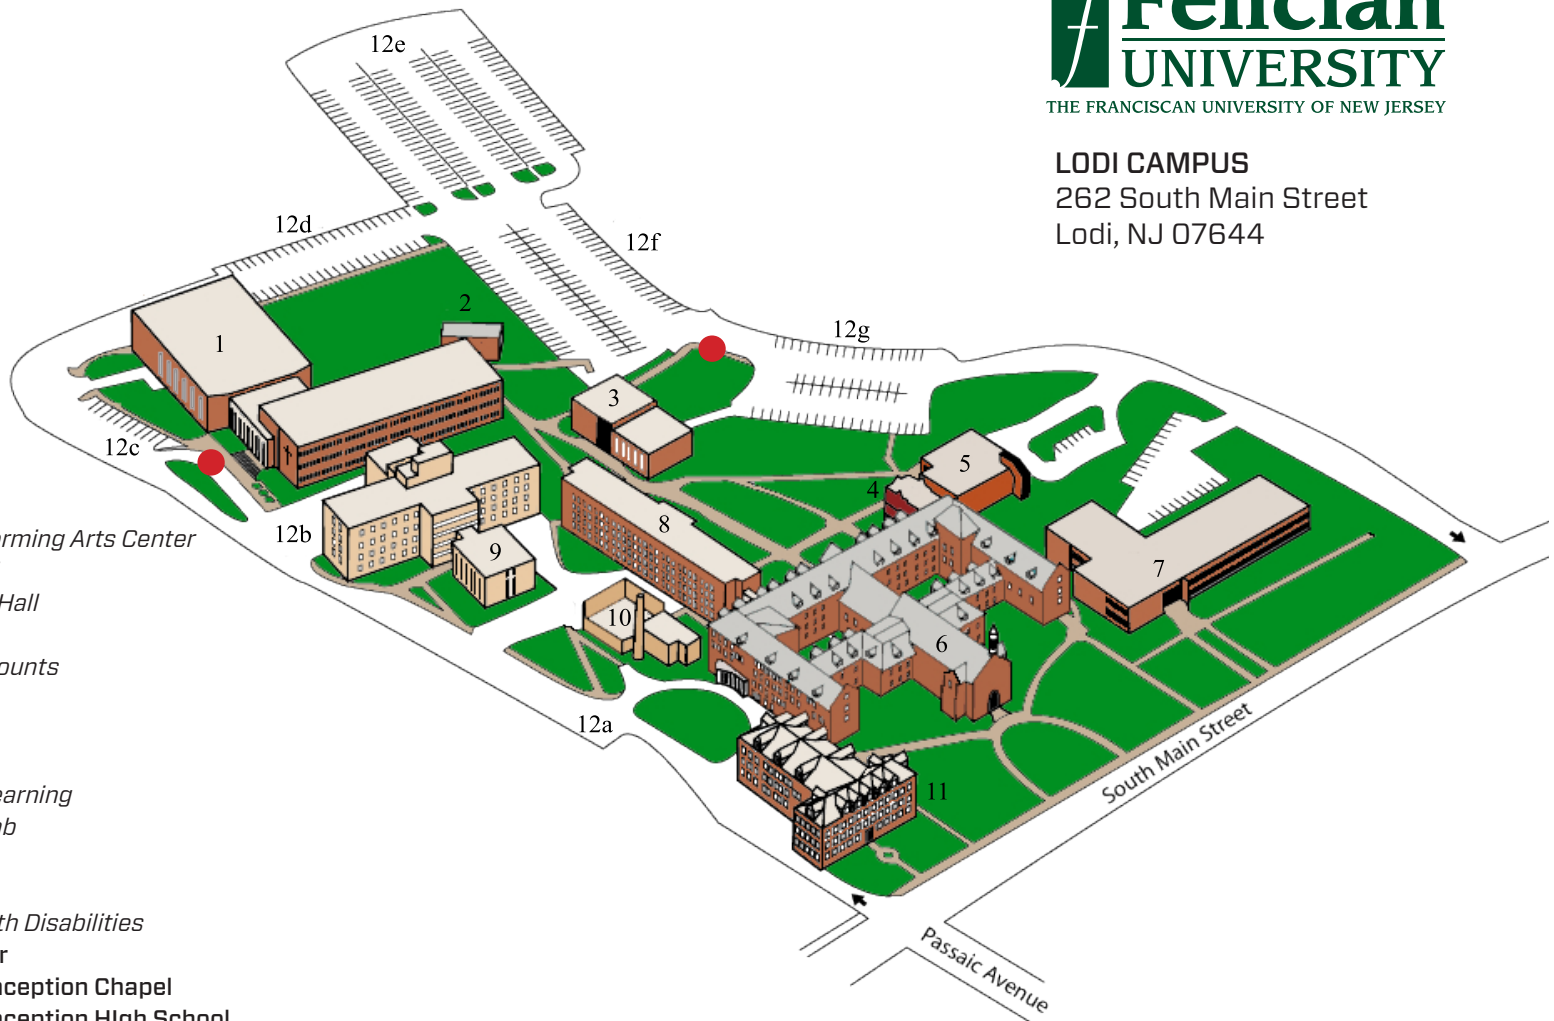

LODI CAMPUS
262 South Main Street
Lodi, NJ 07644

- 1.** Albin Obal Hall
Book Store
Breslin Performing Arts Center
Financial Aid
Goya Dining Hall
Registrar
Student Accounts
 - 2.** Alumni Hall
 - 3.** Library
 - 4.** Kirby Hall
Center for Learning
Computer Lab
EOF
Math Lab
Students With Disabilities
 - 5.** Childcare Center
 - 6.** Immaculate Conception Chapel
 - 7.** Immaculate Conception High School
 - 8.** Mother Angela Wing - Convent
 - 9.** Our Lady of Lourdes Infirmary
 - 10.** Power House
 - 11.** Felician School for Exceptional Children
 - 12.** Parking Areas
-  Shuttle Bus Drop/Pick-up Location